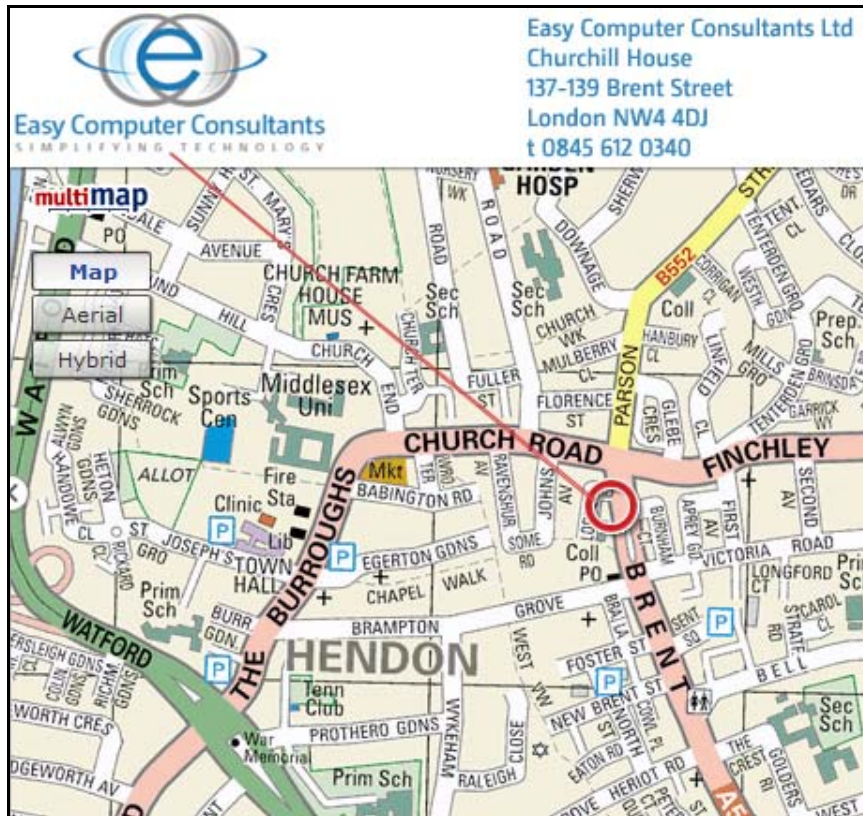

Easy Computer Consultants
SIMPLIFYING TECHNOLOGY

Churchill House
137-139 Brent Street
London NW4 4DJ

DIRECTIONS AND MAP TO OUR OFFICES

Our office is based in Hendon, North West London at Churchill House. Churchill House is an office building on Brent Street, Hendon, NW4 4DJ. The building is towards the end of Brent Street before the junction with Finchley Lane and Church Road. This is easily accessible from the A1 and the A406.

Parking

There is pay and display parking immediately outside the building and in surrounding roads. Pay and display parking operates between 9am-5:30pm. 45minutes parking costs 80pence.

By Bus

Buses number 183 and 240 stop outside of Churchill House on Brent Street. Buses 143 and 326 stop on Church Road and Finchley Lane which is a 3minute walk away. Bus no 83 stops on Queens Road and the bottom of Brent Street and is approximately a 7minute walk away. Click here for a link to the Transport for London Journey Planner.

By Tube

Hendon Central Underground station is about a 12minute walk away from the clinic. Come out the station and turn immediately left into Queens road. At the end of Queens Road turn left into Brent Street. Churchill House is about a 7minutes walk, towards the end Brent Street on the left hand side.